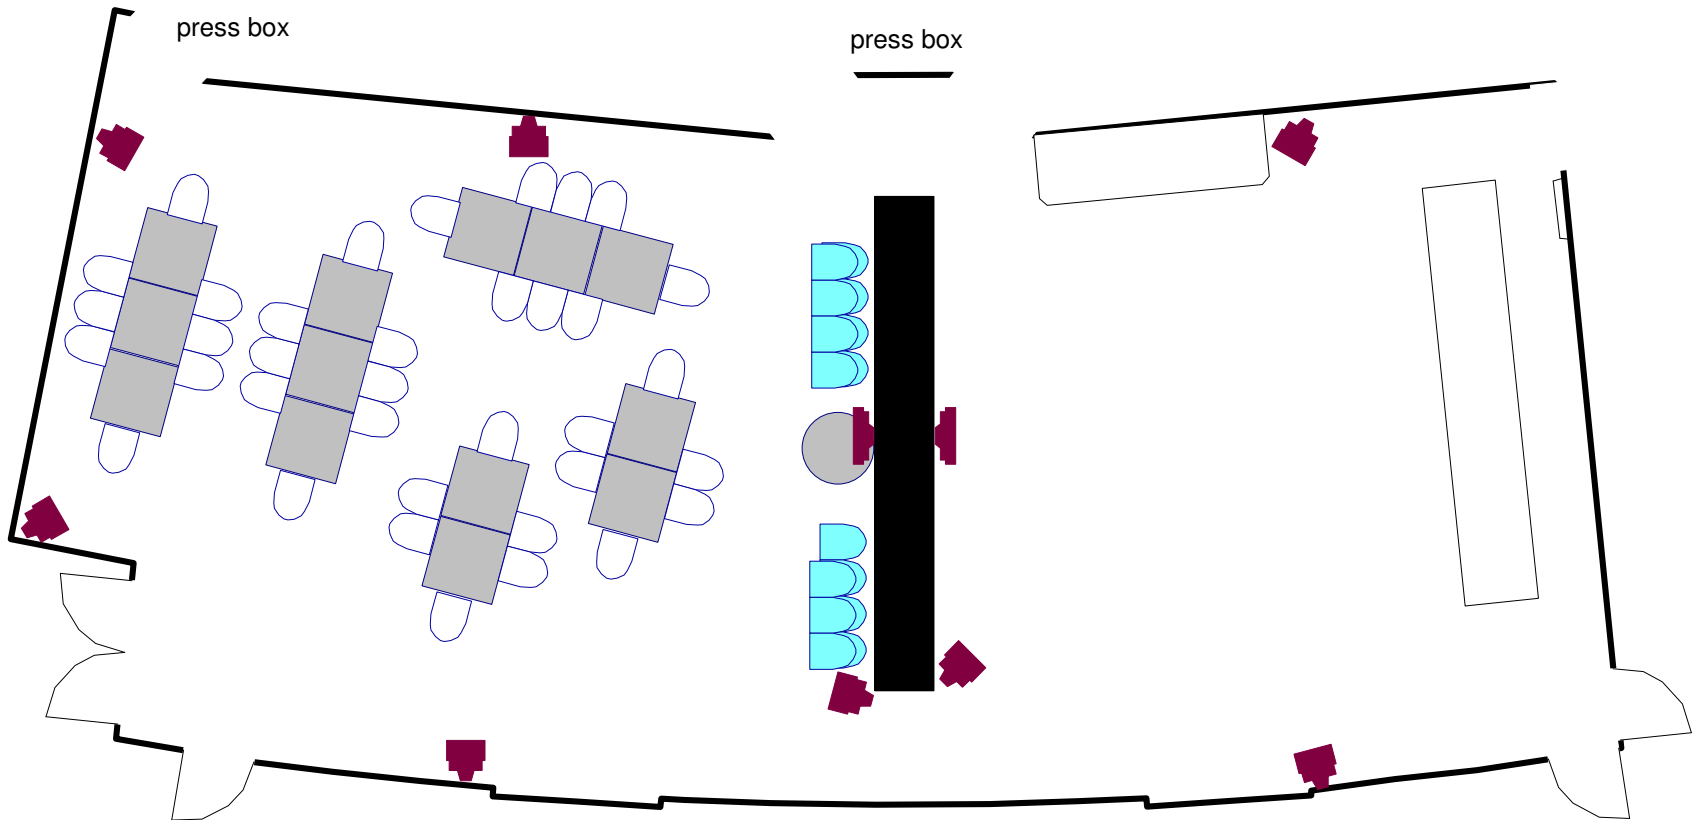

## Press Dining & Kitchen

**Reception Capacity = 107**  
**Seated Capacity = 62**